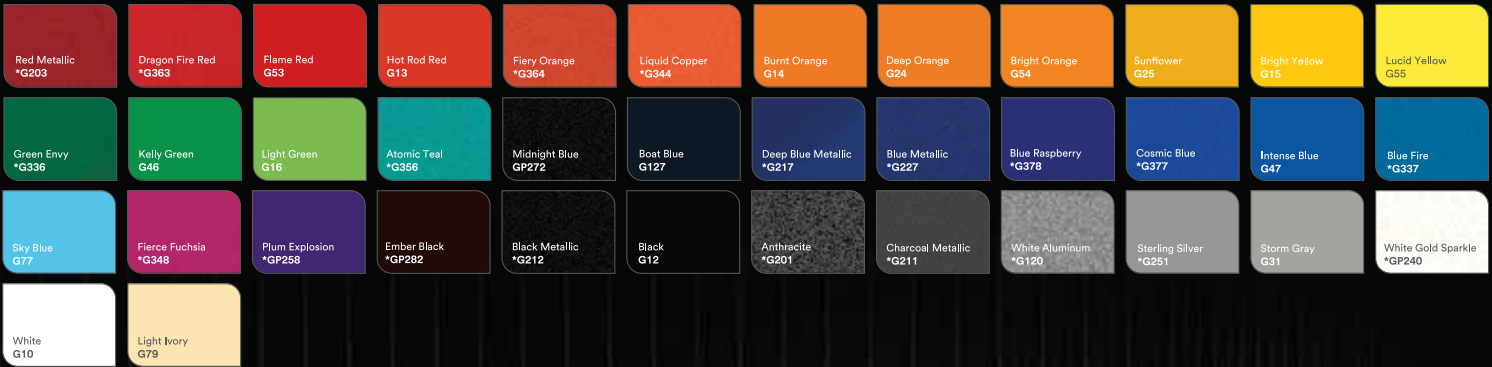

CAR WRAPPING

High Gloss

Gloss

Satin

Matte

Textures

Color Flips

High Gloss Black
High Gloss Hot Rod Red