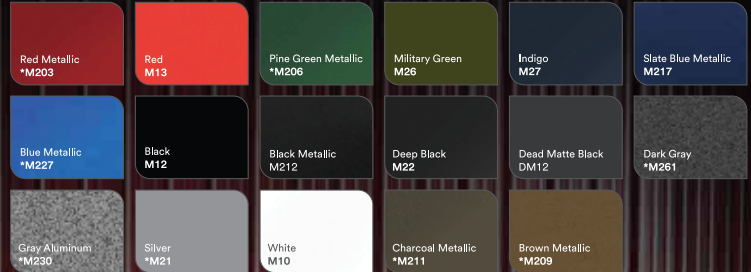

CAR WRAPPING

High Gloss

Gloss

Satin

Matte

Textures

Color Flips

High Gloss Black
High Gloss Hot Rod Red